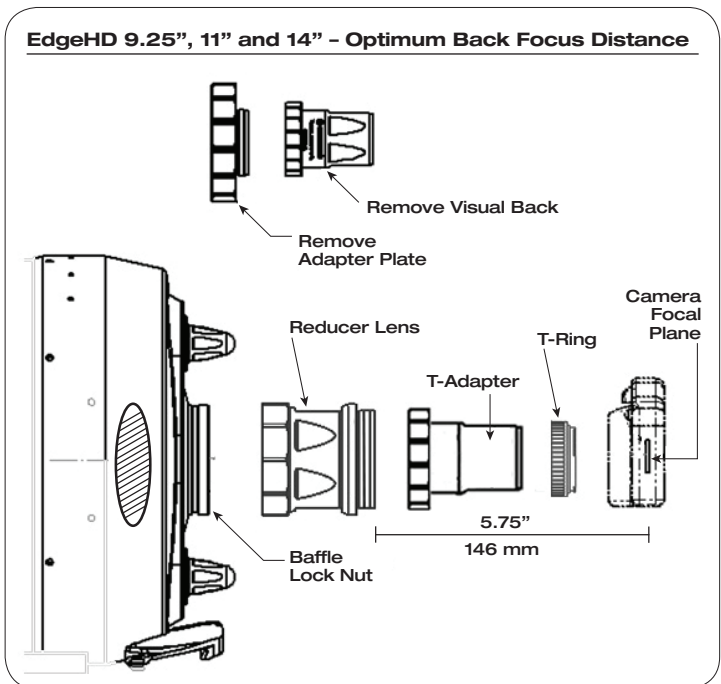

For best performance, it is highly recommended that you position your camera as close to the recommended optimal spacing as possible. It is best to maintain optimal spacing to within 1-3 mm depending on the size of your imaging sensor. As your imaging chip gets larger (farther off-axis), maintaining optimal spacing becomes more critical. Being inside of focus (too short) tends to affect the outermost edge of the field of view when using a relatively large sensor (17 mm or greater). Being outside of focus (too long) tends to produce elongated star images towards the edge and

could run the risk of running out of focus travel on your EdgeHD optical tube. In general it is better to be slightly inside of focus than outside of focus.

Figure 1 - Optimum Spacing for EdgeHD 9.25/11/14